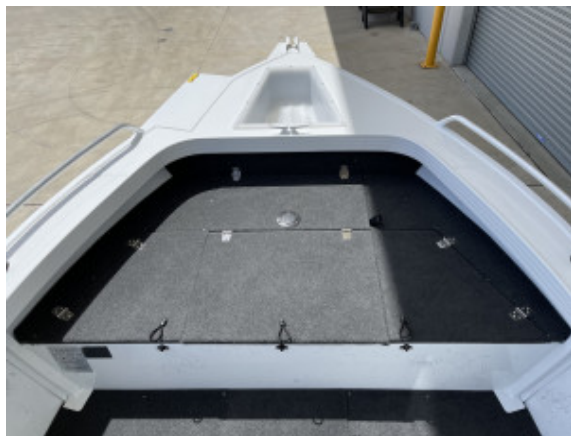

Stacer 429 Outlaw Side Console Suzuki DF50 2026 Model

\$30,990

Specifications

Boat Details

Price	\$30,990	Boat Brand	Stacer
Model	429 OUTLAW SIDE CONSOLE	Length	4.42
Year	2026	Category	Aluminium Boats
Hull Style	Single	Hull Type	Aluminium
Power Type	Power	Stock Number	429OUTLAWSCDF5025
Condition	New	State	New South Wales
Suburb	MULGRAVE	Engine Make	Suzuki

SAVE \$5,476 ON THIS ONE DISPLAY STACER 429 OUTLAW SIDE CONSOLE STOCK PACKAGE

Stacer 429 Outlaw Side Console (NEW MODEL WITH REVOLUTION HULL DESIGN) - boat for Sale (2026 Model)

Suzuki 50HP 4 Stroke Outboard

Stacer Aluminium Single Axle Trailer with 13 inch wheels

Package includes:

- White Painted Hull with Sport Stripes
- Fully Welded Top Decks
- 2 x Stacer Folding Seat
- Garmin Colour Fishfinder
- Marine Battery and Box
- Inshore Safety Gear 4 people
- Forward Casting Platform and Storage Area
- Rear Casting Platform
- Casting Platform Underfloor Seat Spigot
- Bow Mount Bracket
- Plumbed Live Bait Tank
- Anchorwell
- Glovebox
- LED Navigation Lights
- Auto Bilge Pump
- Battery Isolation Switch
- Boat Tie Down Straps
- Motor Support Bracket
- 12 Months Boat and Trailer Registration
- Renowned Stacer REVOLUTION Hull Design
- 3 + 2 Year Boat Warranty

The 429 Outlaw is a proven performer with the perfect blend of performance whilst underway and stability at rest. All produced from Stacer's Revolution Hull Design. The 429 Outlaw SC can take a 50HP Max and 4 person capacity. You will have no issues fishing the Harbour or close offshore reefs in this great package from Stacer. This little boat punches above its weight!