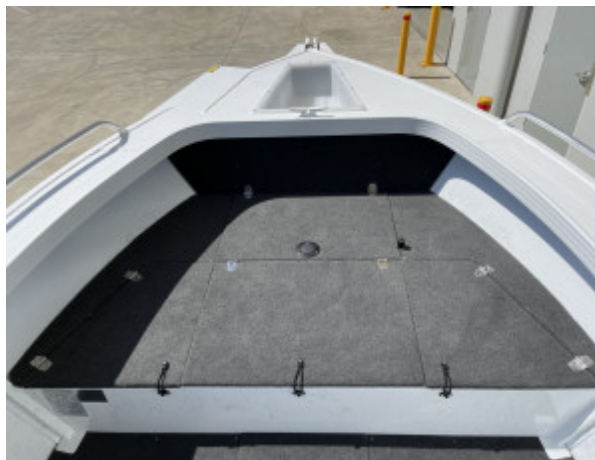

Specifications

Boat Details

Price	$40,990	Boat Brand	Stacer
Model	469 OUTLAW SIDE CONSOLE	Length	4.88
Year	2026	Category	Aluminium Boats
Hull Style	Single	Hull Type	Aluminium
Power Type	Power	Stock Number	469OUTLAWSCF70
Condition	New	State	New South Wales
Suburb	MULGRAVE	Engine Make	Yamaha

Finance Available

From $ p/w^ . Please call 1300 787 288 for more information.

Description

2026 NATIONAL STACER DEALER OF THE YEAR

SELL PRICE NORMALLY = $51,462

DISPLAY BOAT ONLY DISCOUNTED SALE PRICE = $40,990

Terms & Condition

This weekly repayment estimate is provided by Stratton Finance Pty Ltd (Australian Credit Licence No. 364340) ("Stratton"). Stratton is a finance broker. This repayment is calculated with an interest rate of % p.a. over a term of months. The interest rate is indicative of the rates on offer through Stratton's lending panel. The repayment estimate applies to the price shown. The price shown may not include other additional costs such as stamp duty, government fees and other charges payable in relation to the item. This estimate should be used for information purposes only and is not an offer of finance on particular terms. Credit fees, service fees and charges may apply. Credit to approved applicants only. A quote, details of all fees and charges may be obtained by contacting Stratton via stratton.com.au or calling 1300 955 600.