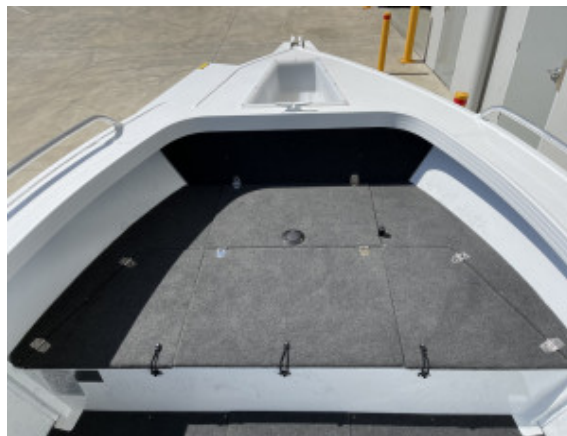

Stacer 469 Outlaw SC Yamaha F70 2026 Model

\$40,990

Specifications

Boat Details

Price	\$40,990	Boat Brand	Stacer
Model	469 OUTLAW SIDE CONSOLE	Length	4.88
Year	2026	Category	Aluminium Boats
Hull Style	Single	Hull Type	Aluminium
Power Type	Power	Stock Number	469OUTLAWF70
Condition	New	State	New South Wales
Suburb	MULGRAVE	Engine Make	Yamaha

Stacer Aluminium Single Axle Trailer with Mechanical Override Brakes and 13 inch wheels

Package includes:

- White Painted Hull with Sport Stripes
- 2 x Stacer Folding Seat
- Marine Battery and Box
- Inshore Safety Gear 5 people
- Forward Casting Platform and Storage Area
- High Motorwell Transom
- Casting Platform Underfloor Seat Spigot
- Bow Mount Bracket
- Plumbed Live Bait Tank
- Anchorwell
- Glovebox
- LED Navigation Lights
- Auto Bilge Pump
- Battery Isolation Switch
- Boat Tie Down Straps
- Motor Support Bracket
- 12 Months Boat & Trailer Registration
- Renowned Stacer REVOLUTION Hull Design
- 3 + 2 Year Boat Warranty

The 469 Outlaw is a proven performer with the perfect blend of performance whilst underway and stability at rest. All produced from Stacer's REVOLUTION Hull Design. The 469 Outlaw SC can take a 75HP Max and 5 person capacity. You will have no issues fishing the harbour or close offshore reefs in this great package from Stacer. This little boat punches above its weight!