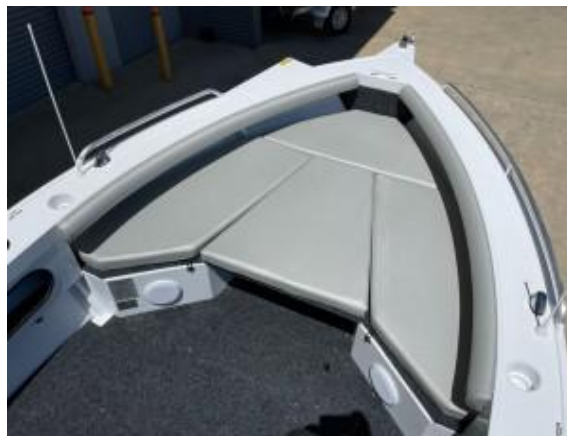

Stacer 499 Crossfire SE Side Console Yamaha F90 2026 Model

\$55,990

Specifications

Boat Details

Price	\$55,990	Boat Brand	Stacer
Model	499 Crossfire SC SE	Length	5.04
Year	2026	Category	Aluminium Boats
Hull Style	Single	Hull Type	Aluminium
Power Type	Power	Stock Number	499CRFIRESEF90
Condition	New	State	New South Wales
Suburb	MULGRAVE	Engine Make	Yamaha

Stacer Aluminium Single Axle Trailer with Mechanical Override Brakes, 13 Inch Wheels and LED Lights

Package includes:

- SE Package
- Bow Cushions & Infill
- Fusion Stereo System
- VHF Radio
- Ski Pole
- Stacer Deluxe Cutting Board
- Burley Bucket
- Bimini Canopy and Storage Sock
- 2 x Stacer Deluxe Maritime Seats on Pedestals
- Revolution Hull Design
- White Painted Hull with Sport Stripes
- Deluxe Sports Side Console with Grab Handle
- Bow Mount Bracket
- 4 Underfloor Seat Spigots
- Garmin Echomap 75SV Colour Fishfinder/GPS Combo
- Plumbed Live Bait Tank in Rear Deck with Viewing Window
- Carpeted Forward V Bunks and Storage Area
- Carpeted V Bunk Infill
- Marine Battery and Isolation Switch
- Inshore Safety Gear 5 people
- 2 x Maxi Brackets
- Stainless Ladder
- 12V Power Outlet
- Hydraulic Tilt Steering
- 80L Underfloor Fuel Tank with Water Separating Fuel Filter
- Flat Aluminium Side Sheets
- Gunnel Rubber Inserts
- Fully Welded Gunnels and Side Sheets
- Self Draining Scuppers
- Anchorwell Under Front Catch

Stacer's Revolution Hull Design is the hull that does it all. The Revolution Hull Design is a High Performing Hull that Glides over the Water providing a More Well Balanced ride with Superior Stability Underway and at Rest. With a concave bow the hull cuts through the water with ease and the EVO Advanced pressing in the back part of the hull provides greater stability at rest.