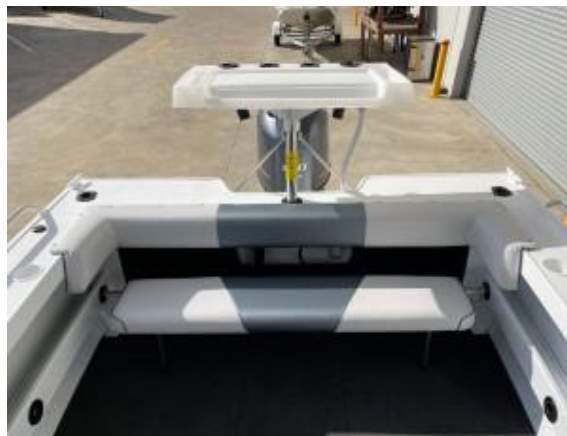

Stacer 539 Sea Runner SE Yamaha F130 2026 Model

\$69,990

Specifications

Boat Details

Price	\$69,990	Boat Brand	Stacer
Model	539 Sea Runner SE	Length	5.59
Year	2026	Category	Aluminium Boats
Hull Style	Single	Hull Type	Aluminium
Power Type	Power	Stock Number	SR539SEF130
Condition	New	State	New South Wales
Suburb	MULGRAVE	Engine Make	Yamaha

DISPLAY BOAT ONLY DISCOUNTED SALE PRICE = \$69,990

SAVE \$12,064 ON THIS ONE DISPLAY STACER 539 SEA RUNNER SE STOCK PACKAGE

Stacer 539 Sea Runner SE Half Cabin - Boat for Sale

Yamaha 130HP 4 Stroke Outboard with 2 x Yamaha 6Y8 Digital Gauges

Stacer Aluminium Single Axle Trailer with Mechanical Override Brakes and 14 inch wheels

Package includes:

- SE Package
- Ski Pole
- Stacer Deluxe Cutting Board
- Fusion Stereo System
- VHF Radio
- Cabin Bunk Cushions
- Cabin Infill Board and Cushion
- Cabin Backrest Cushions
- Hydraulic Tilt Steering
- Bimini Canopy and Storage Sock
- Front and Side Clears
- Burley Bucket
- Two Tone Painted Hull with Sport Stripes (Upgrade)
- Revolution Hull Design
- 2 x Stacer Deluxe Maritime Seats
- Drivers side seat slide on Maritime Seat
- Rear Folding Lounge with Deluxe Wraparound Backrest
- Under Bunk Storage
- Underfloor Storage
- Garmin Colour Fishfinder/GPS Combo with Maps (7 inch)
- Side Pockets
- Marine Battery and Isolation Switch
- Inshore Safety Gear 7 people
- 2 x Maxi Brackets
- Stainless Ladder
- 12V Power Outlet
- 95L Underfloor Fuel Tank with Water Separating Fuel Filter
- Anchorwell
- Flat Aluminium Side Sheets
- Gunnel Rubber Inserts
- Fully Welded Gunnels and Side Sheets
- Self Draining Scuppers

The 539 Sea Runner Half Cabin is a big volume aluminium cabin boat that represents great value for money. You will have no issues fishing offshore with the family one day then going skiing the next in this great package from Stacer. Great family boat that seats 7 adults, get the kids out on the water and start living!