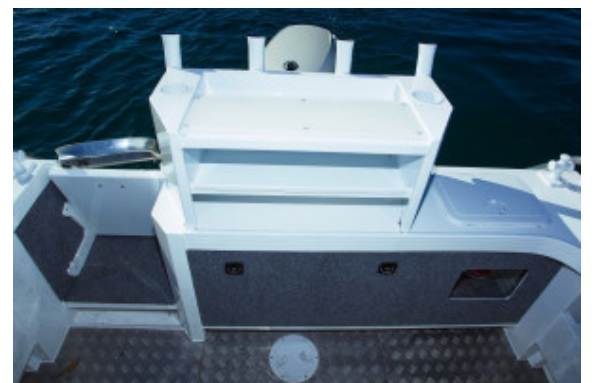

Stacer 589 Ocean Ranger Centre Cabin 2024 Model

POA

Specifications

Boat Details

Price	POA	Boat Brand	Stacer
Model	589 Ocean Ranger Centre Cab	Length	6.06
Year	2024	Category	Aluminium Boats
Hull Style	Single	Hull Type	Aluminium
Power Type	Power	Stock Number	589OCEANREANGERCENTR
Condition	New	State	New South Wales
Suburb	MULGRAVE	Engine Make	Yamaha

Finance Available

From \$ p/w[^]. Please call 1300 787 288 for more information.

Description

Featuring a strike chair with a handy swivel back rest, a swept gunnel and a windscreen wiper, the 589 Ocean Ranger with Centre Cabin has all the gadgets and gizmos your heart desires. The 589 is the ultimate fishing vessel for you and your mates offshore.